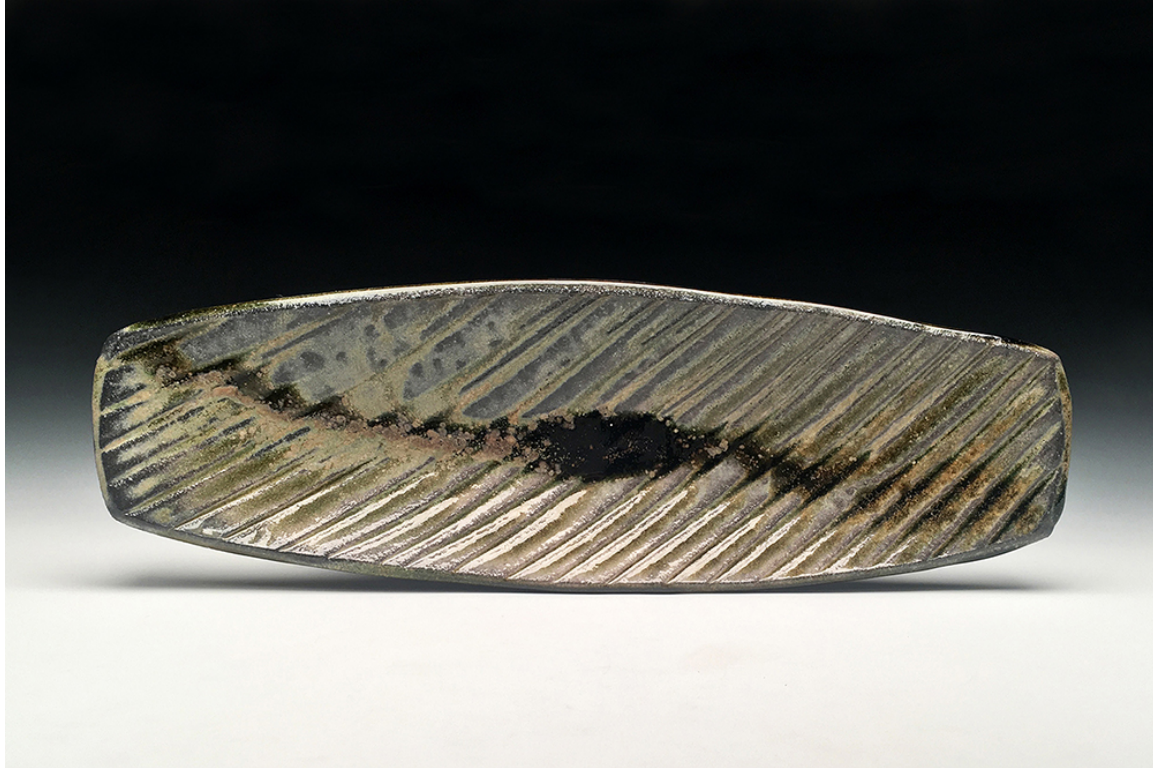

Perforated Mug,
Porcelain, Soda Fired, 4x3.5x3.5, 2019

Berry Basket,
Porcelain, Soda Fired, 7x5.5x5.5, 2019

Scalloped Serving Bowl,
Porcelain, Soda Fired, 4.5x7x7, 2019

Whiskey Sipper Flight,
Porcelain Cups, Stoneware Stand, Wood Fired, 6.5x14x6,
2017

Jar and Stand,
Porcelain, Red Oak/Resin Inlay, Soda Fired, 9x6.5x6.5,
2018

Serving Tray,
Stoneware, Wood Fired, 4x18x6, 2017

Chevron Vase,
Porcelain, Soda Fired, 10x4.5x4.5,
2017

Bourbon Set and Stand,
Porcelain (Flask and Cups), Reduction Fired,
Stoneware (stand) , Wood Fired, Red Oak/Resin Inlay,
10x9x8, 2016