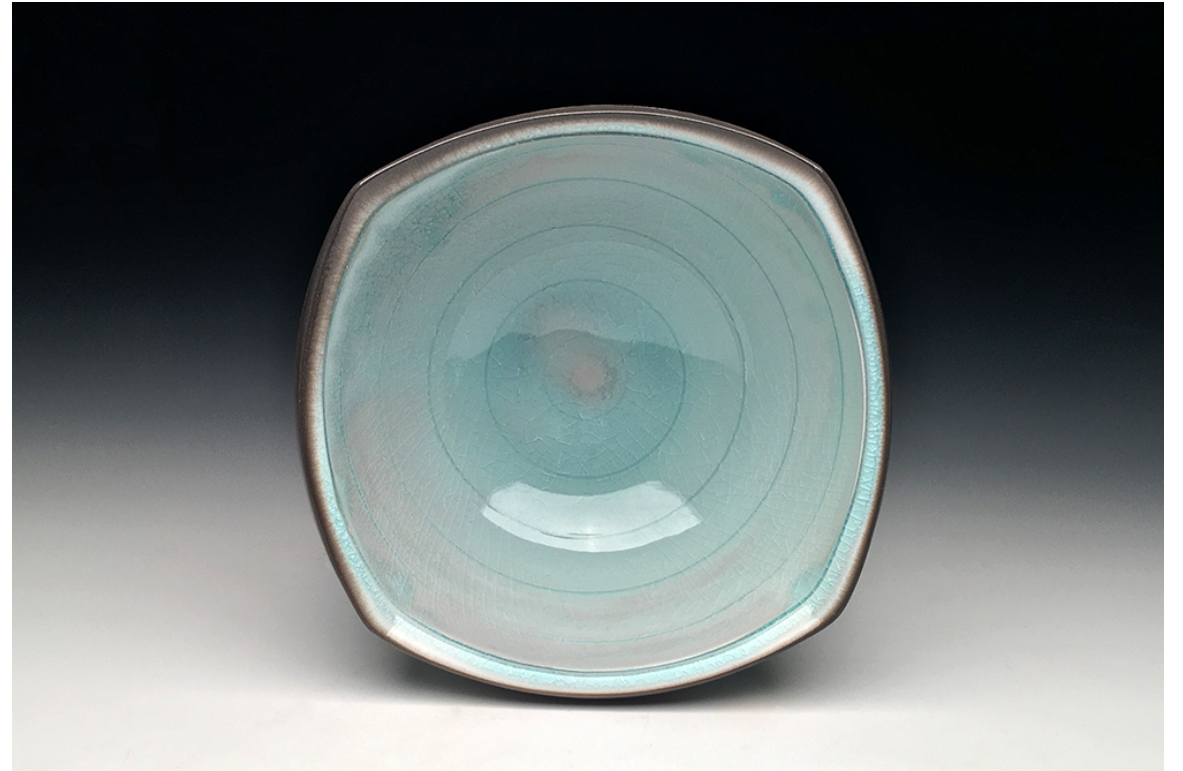

Chevron Bowl,
Porcelain, Soda Fired, 8x13x13, 2017