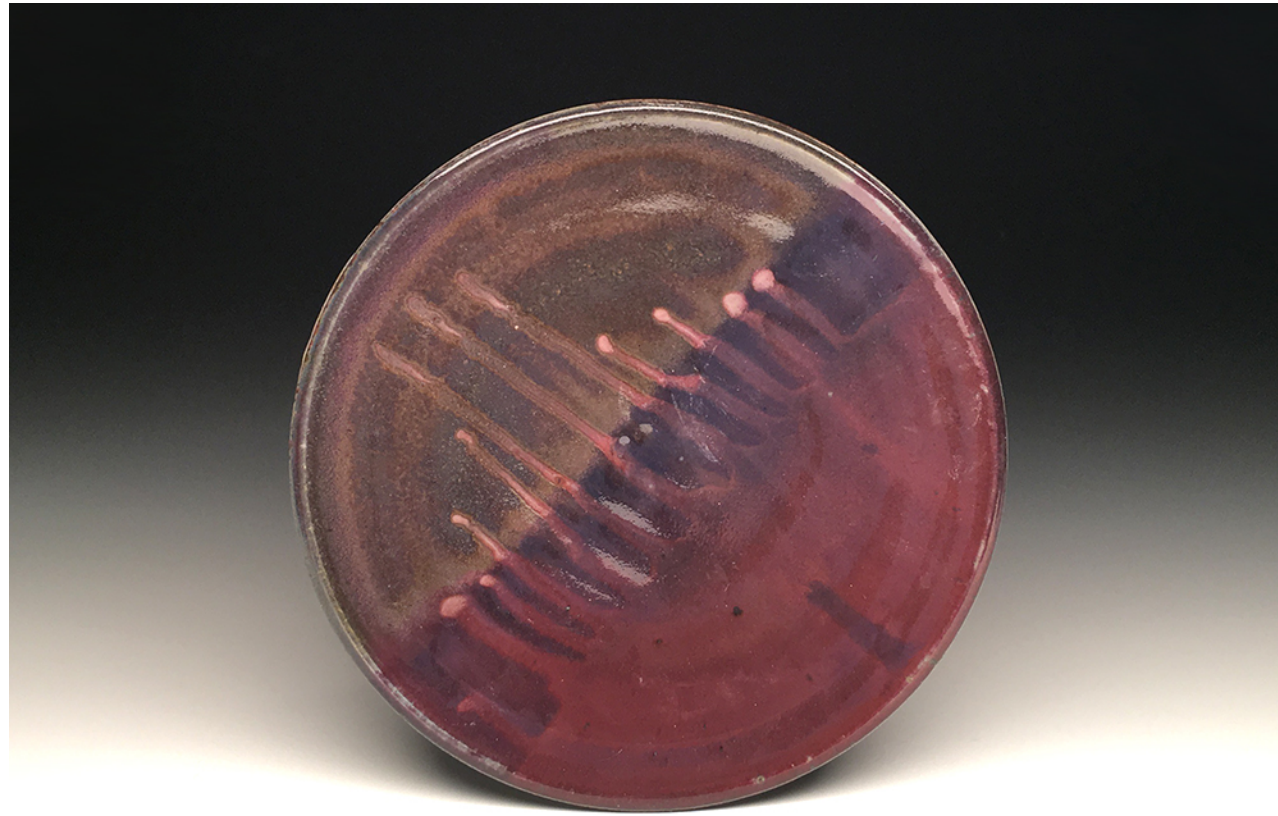

## Student Portfolio

Beginning Ceramics Project: Vases  
Stoneware, 11x3.5x3.5, 10x3.5x3.5, 2017

Beginning Ceramics  
Project: Matching Set (Final)  
Stoneware, 7x11x11, 2017

Beginning Ceramics  
Project: Matching Set (Final)  
Stoneware, 4x14x7, 2017

Beginning Ceramics  
Project: Matching Set (Final)  
Stoneware, 4x3.5x3.5

Beginning Ceramics  
Project: Pressed Slab/Plate  
Stoneware, 2x12x12, 2017

Beginning Ceramics  
Project: Pressed Slab/Plate  
Stoneware, 2x12x12, 2017

Beginning Ceramics  
Project: Cups/Mugs  
Stoneware, 3x4x4, 2017

Intermediate Ceramics  
Project: Dinner Set (Final)  
Stoneware, 4.5x5x5, 6x8.5x6.25, 2016

Intermediate Ceramics  
Project: Dinner Set (Final)  
Stoneware, 4.5x5x5, 6.25x8.5x6.25, 2016